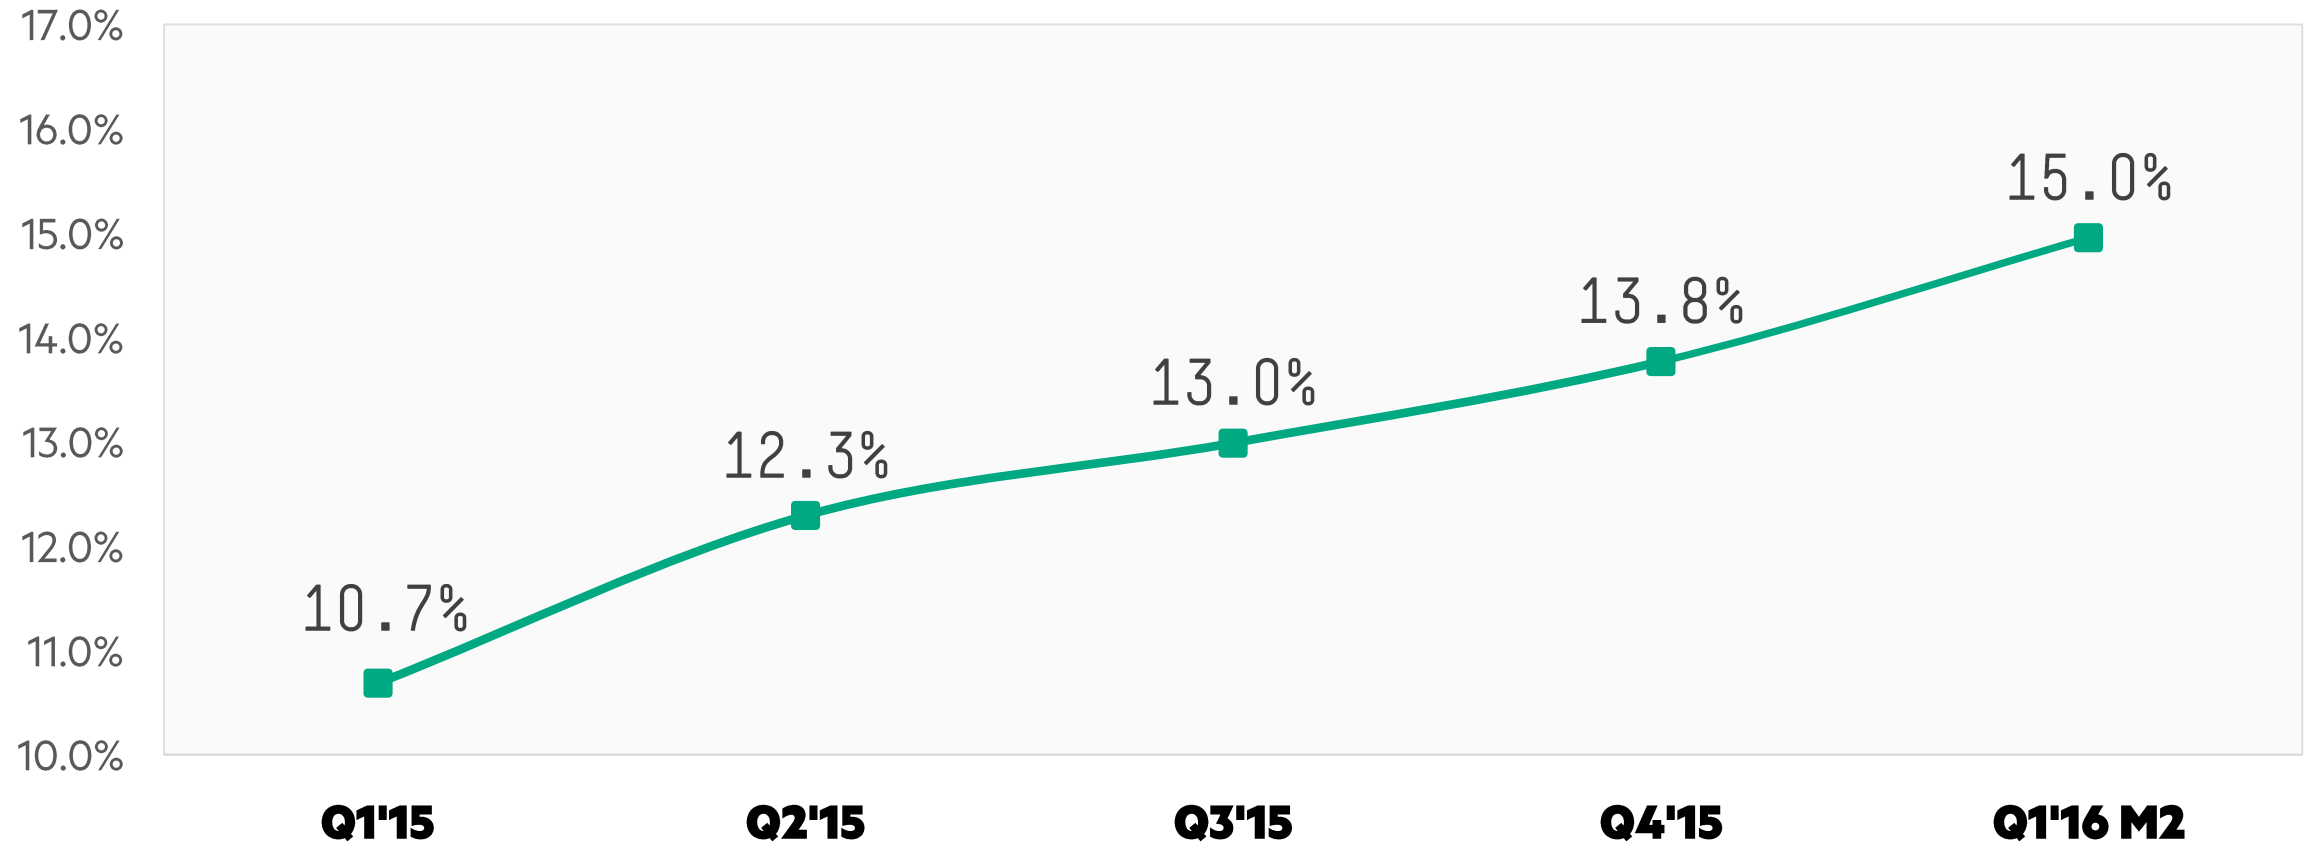

Burgers and Fries

StoreOnce to 3PAR Customer Attach - WW