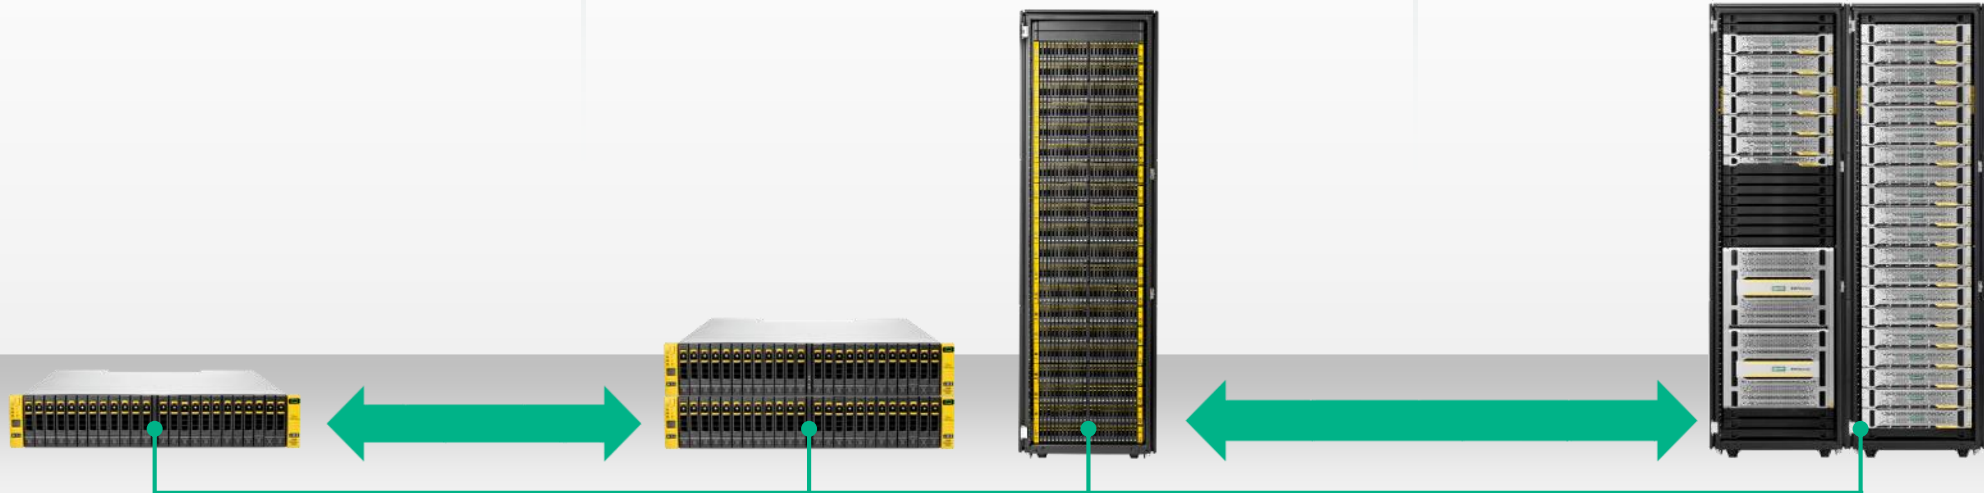

IOPs <0.6ms

**World Record**

SPC-2 Benchmark

Enterprise-Class

**15PB**

Scale

**99.9999%**

Availability