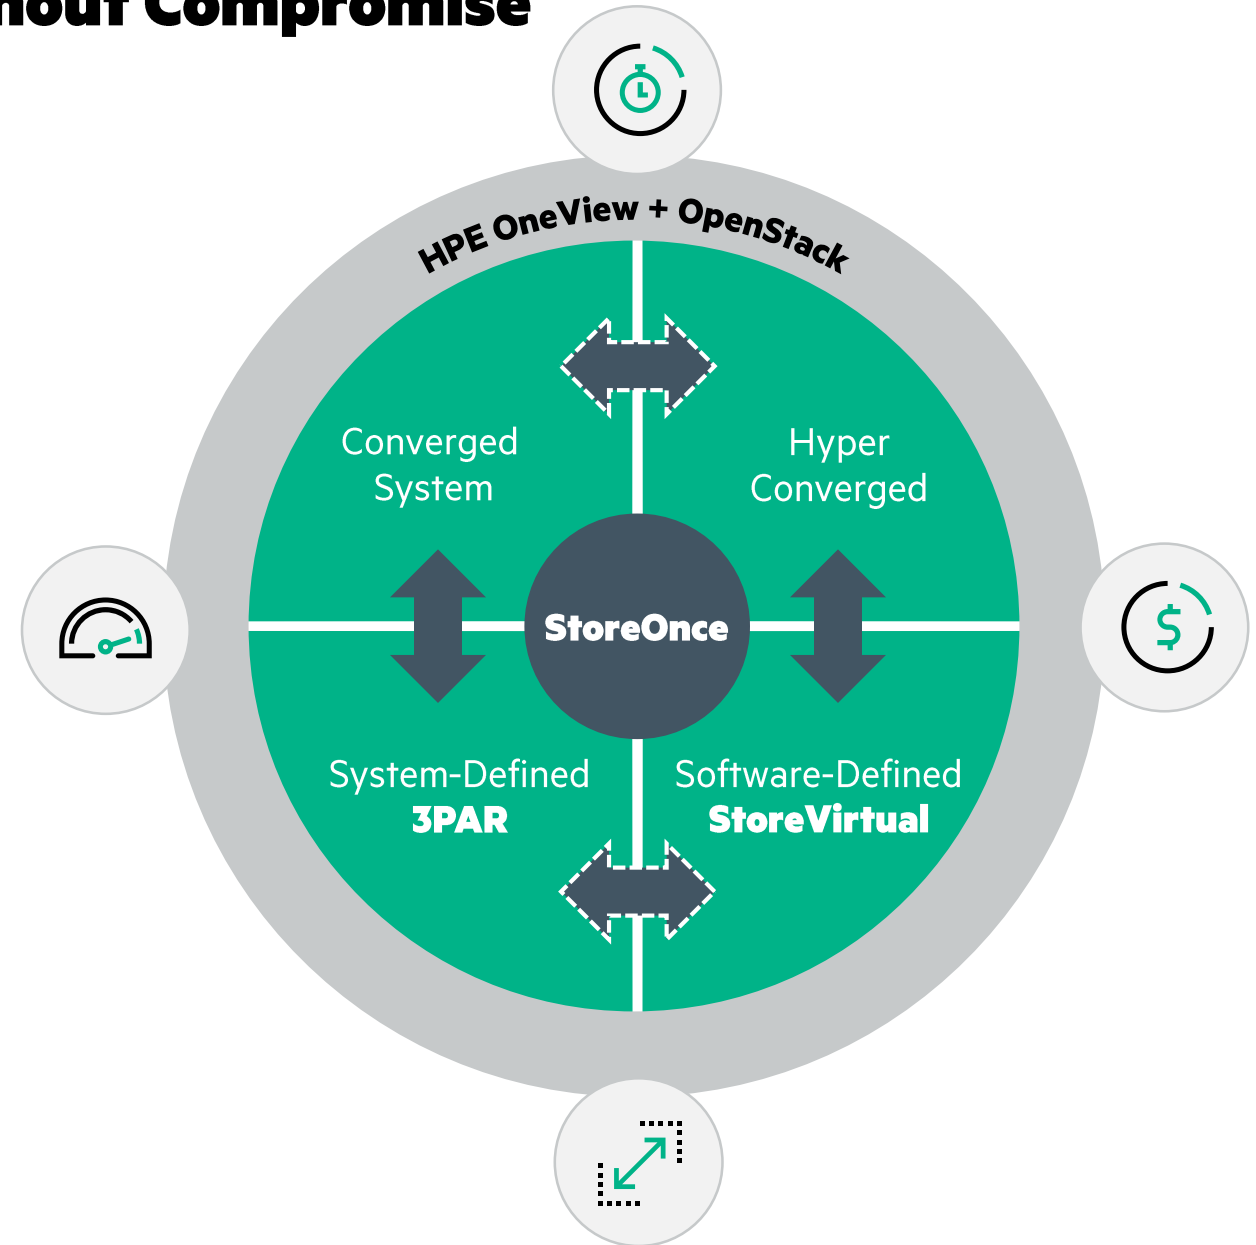

HPE's Storage Strategy is Choice Without Compromise

The Right **Storage Architectures**

Different **Delivery Models**

Common **Federated Data Services**

Managed with **Common Interfaces**