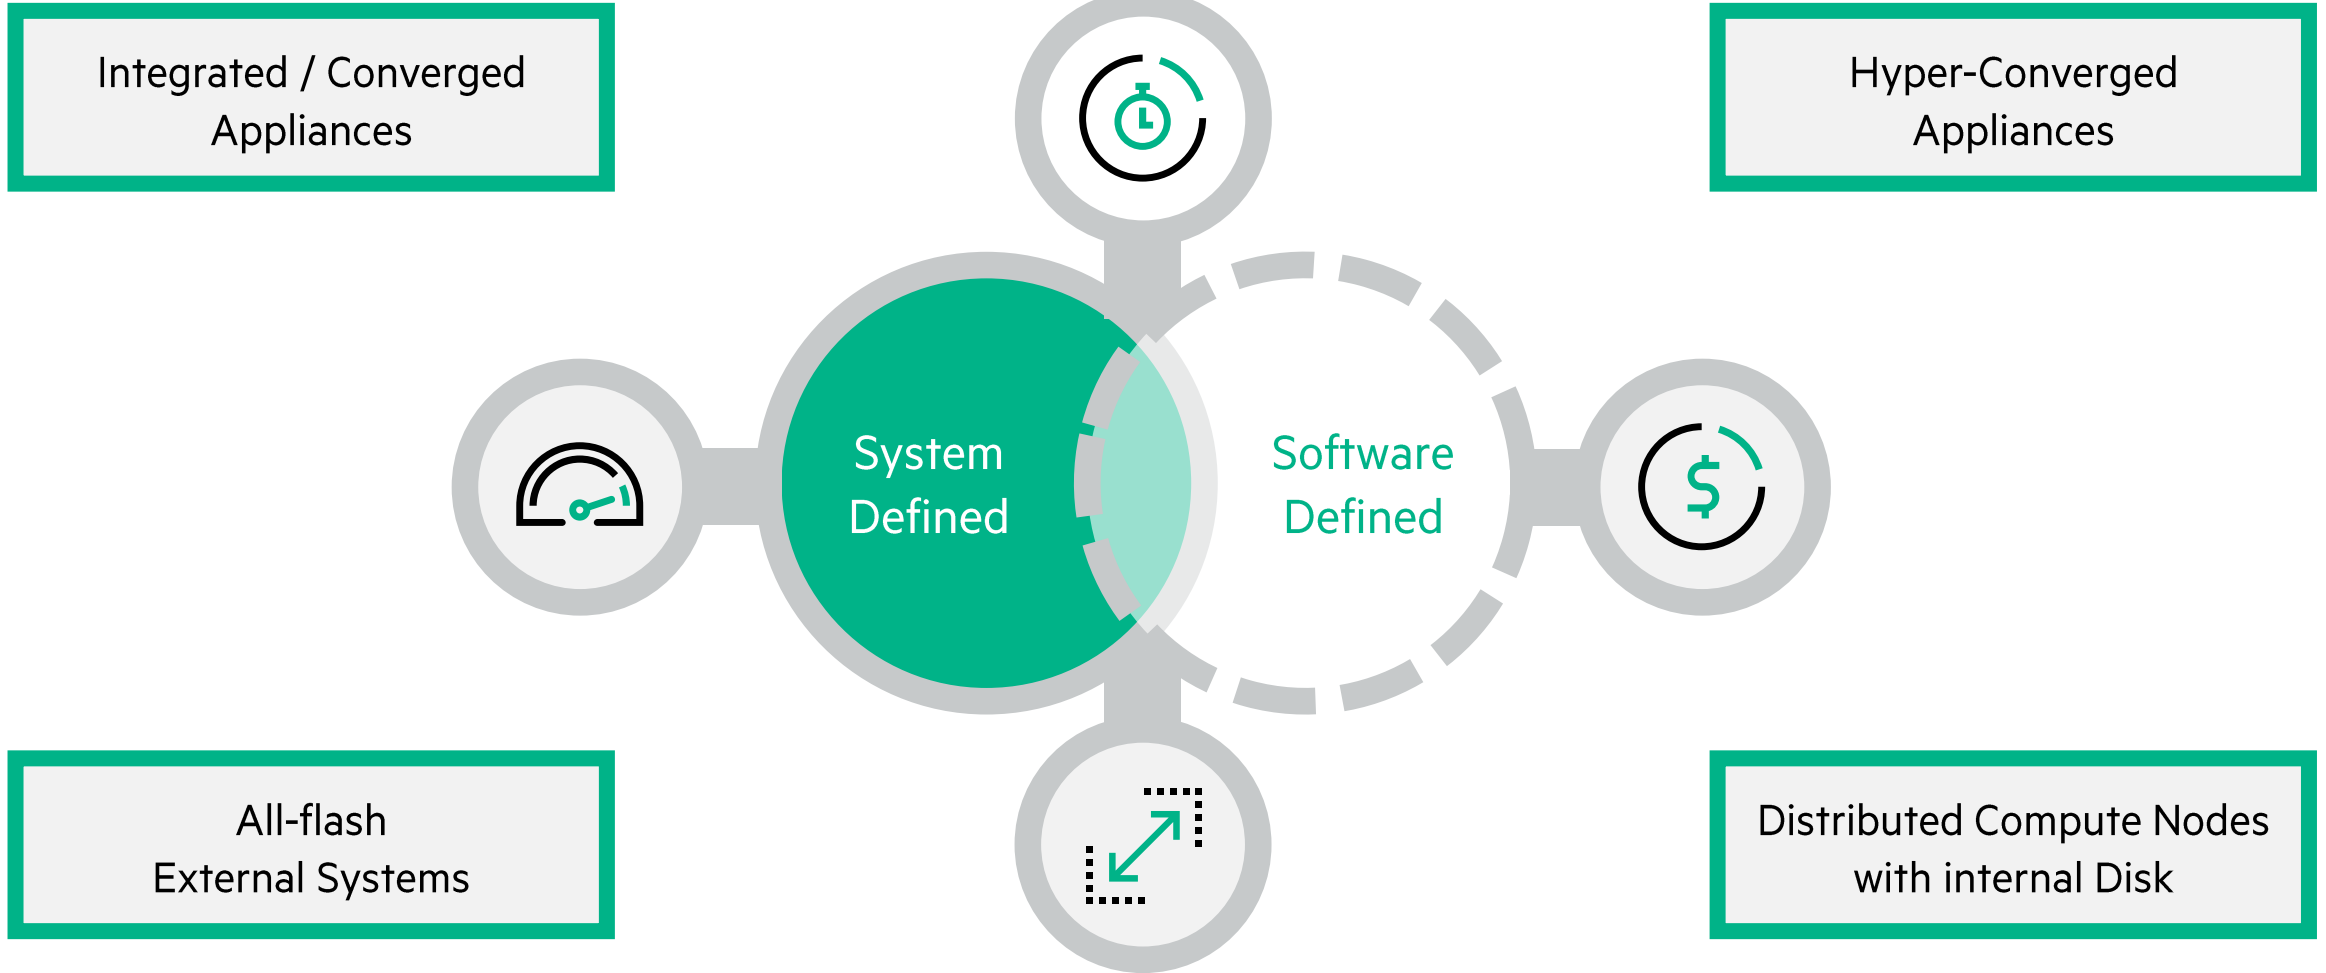

Industry in Transition